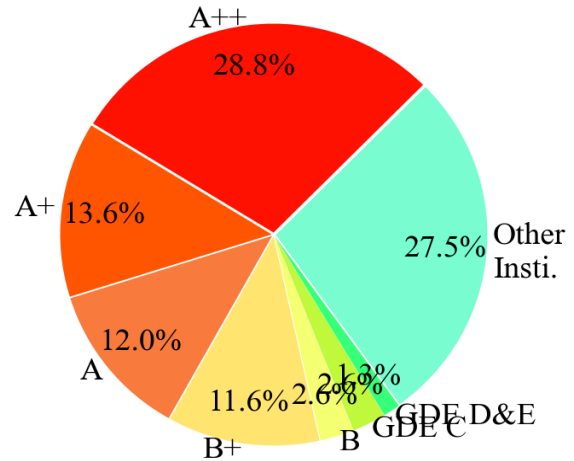

Hierarchy of institutions cited by Massachusetts Institute of Technology
Citing Num.:70285.1

Cited Number	Citing Number	Citing Surplus	Citing Surplus Rate(%)
155465.35	70285.06	85180.29	54.79
Cited by A++	Citing A++	A++ Citing Surplus	A++ Citing Surplus Rate(%)
29118.82	20219.54	8899.28	30.56
Cited by A+	Citing A+	A+ Citing Surplus	A+ Citing Surplus Rate(%)
18084.82	9527.89	8556.93	47.32
Cited by A	Citing A	A Citing Surplus	A Citing Surplus Rate(%)
19636.72	8462.59	11174.13	56.9