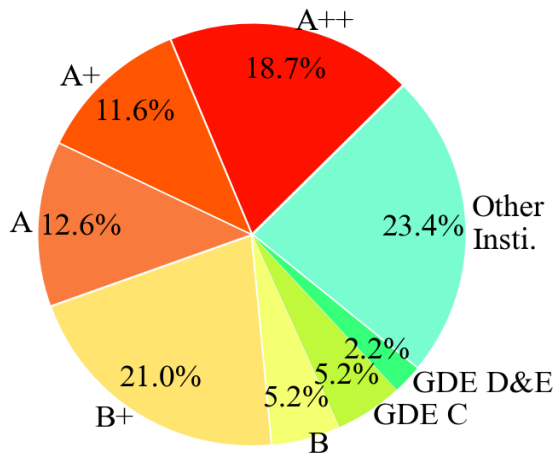

I. Winner Ranking Information

Massachusetts Institute of Technology	World Ranking 1 A++	NA 1 A++
	USA 1 A++	Citation Ranking 8
	Cambridge	Initial Ranking 4

II. Comparison with Mutual Citation Levels from Universities at Various Ranks

Citation institutions' hierarchy of Massachusetts Institute of Technology
Cited Num.:155465.4