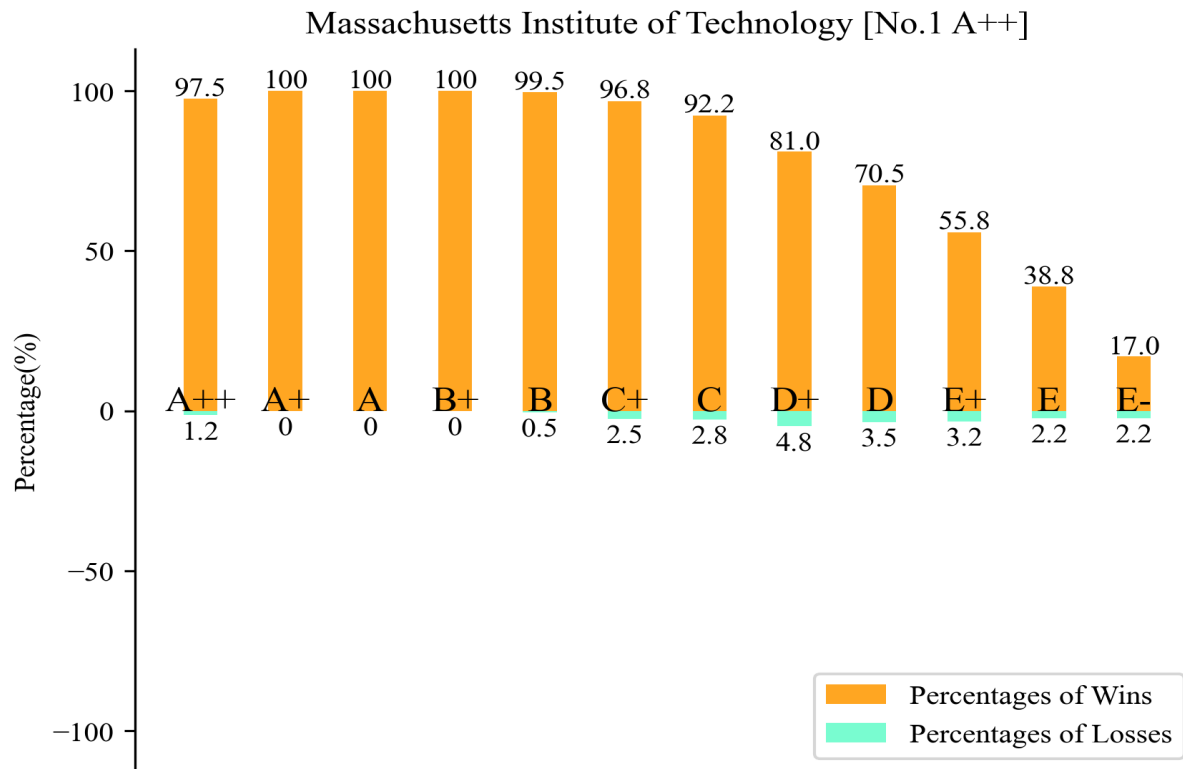

III. Distribution of Win-Loss Ratio against Each Types of Universities

(The portion of the win-loss ratio that adds up to less than 100 points to universities with zero or equal mutual citations)

■ Against Universities at Various Ranks